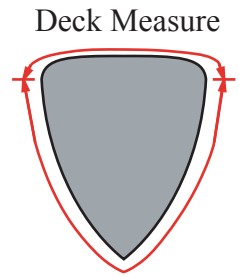

Custom Boat Cover Sheet

-Make sure to fill in all the blank spaces to guarantee accuracy

Stern	Hull	Deck
50cm	cm	cm
100		
150		
200		
250		
300		
350		
400		
450		
500		
550		
600		
650		
700		
750		
800		
850		
900		
950		
1000		

Hull Measure = the distance around the hull from side to side

Deck Measure = the distance across the deck from side to side

Hull Measure

Hull Measure

Length of fin= _____ cm

_____ cm from stern

Stern

Start measuring cross-sections 50cm from the stern and continue towards the bow