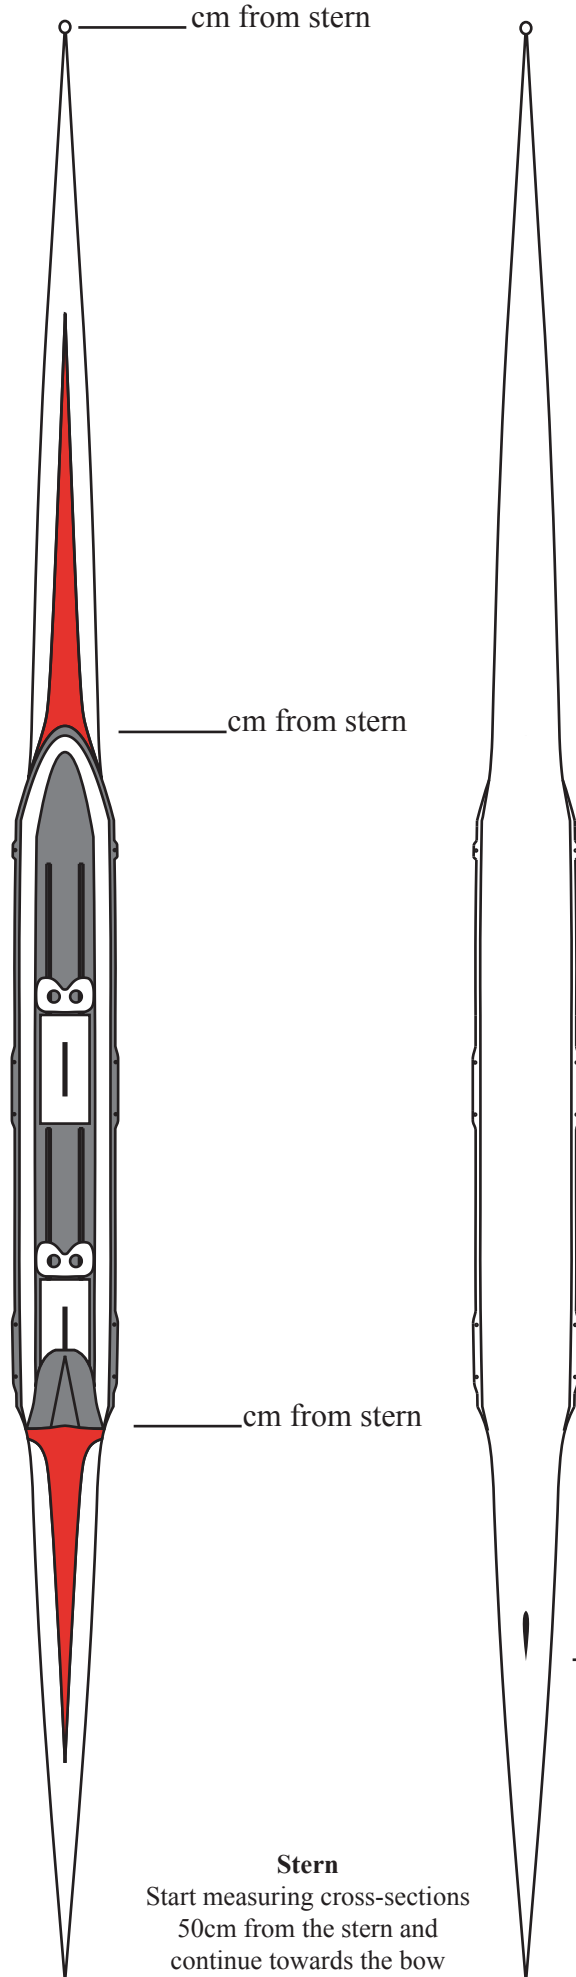

Custom Boat Cover Sheet

-Make sure to fill in all the blank spaces to guarantee accuracy

Stern	Hull	Deck
50cm	cm	cm
100		
150		
200		
250		
300		
350		
400		
450		
500		
550		
600		
650		
700		
750		
800		
850		
900		
950		
1000		

Hull Measure = the distance around the hull from side to side

Deck Measure = the distance across the deck from side to side

Hull Measure

Hull Measure

Length of fin= _____ cm

_____ cm from stern

Stern

Start measuring cross-sections 50cm from the stern and continue towards the bow