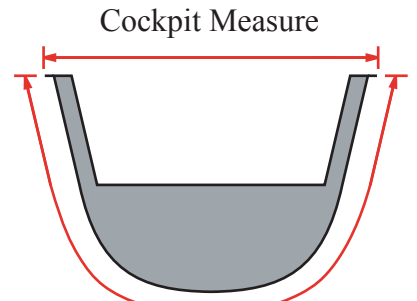

Custom Boat Cover Sheet

-Make sure to fill in all the blank spaces to guarantee accuracy

Stern	Hull	Deck
50cm	cm	cm
100		
150		
200		
250		
300		
350		
400		
450		
500		
550		
600		
650		
700		
750		
800		
850		
900		
950		
1000		

Hull Measure = the distance around the hull from side to side

Deck Measure = the distance across the deck from side to side

Hull Measure

Hull Measure

Length of fin= _____ cm

_____ cm from stern

Stern

Start measuring cross-sections 50cm from the stern and continue towards the bow