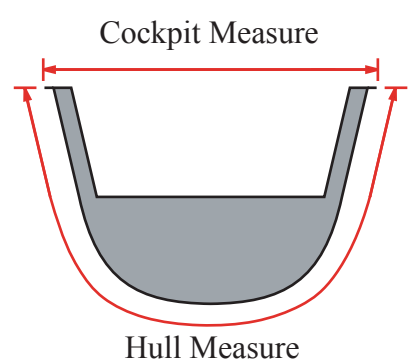

Custom Boat Cover Sheet

-Make sure to fill in all the blank spaces to guarantee accuracy

Stern	Hull	Deck
0.5m	cm	cm
1m		
2m		
3m		
4m		
5m		
6m		
7m		
8m		
9m		
10m		
11m		
12m		
13m		
14m		

Hull Measure = the distance around the hull from side to side

Deck Measure = the distance across the deck from side to side

Length of fin= _____ cm

_____ cm from stern

Stern
Start measuring cross-sections
50cm from the stern and
continue towards the bow

Steering on the stern?
Yes _____ No _____