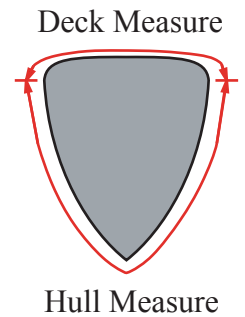

Custom Boat Cover Sheet

-Make sure to fill in all the blank spaces to guarantee accuracy

Stern	Hull	Deck
0.5m	cm	cm
1m		
2m		
3m		
4m		
5m		
6m		
7m		
8m		
9m		
10m		
11m		
12m		
13m		
14m		

Hull Measure = the distance around the hull from side to side

Deck Measure = the distance across the deck from side to side

Length of fin= _____ cm

_____ cm from stern

Stern
Start measuring cross-sections
50cm from the stern and
continue towards the bow

Steering on the stern?
Yes _____ No _____