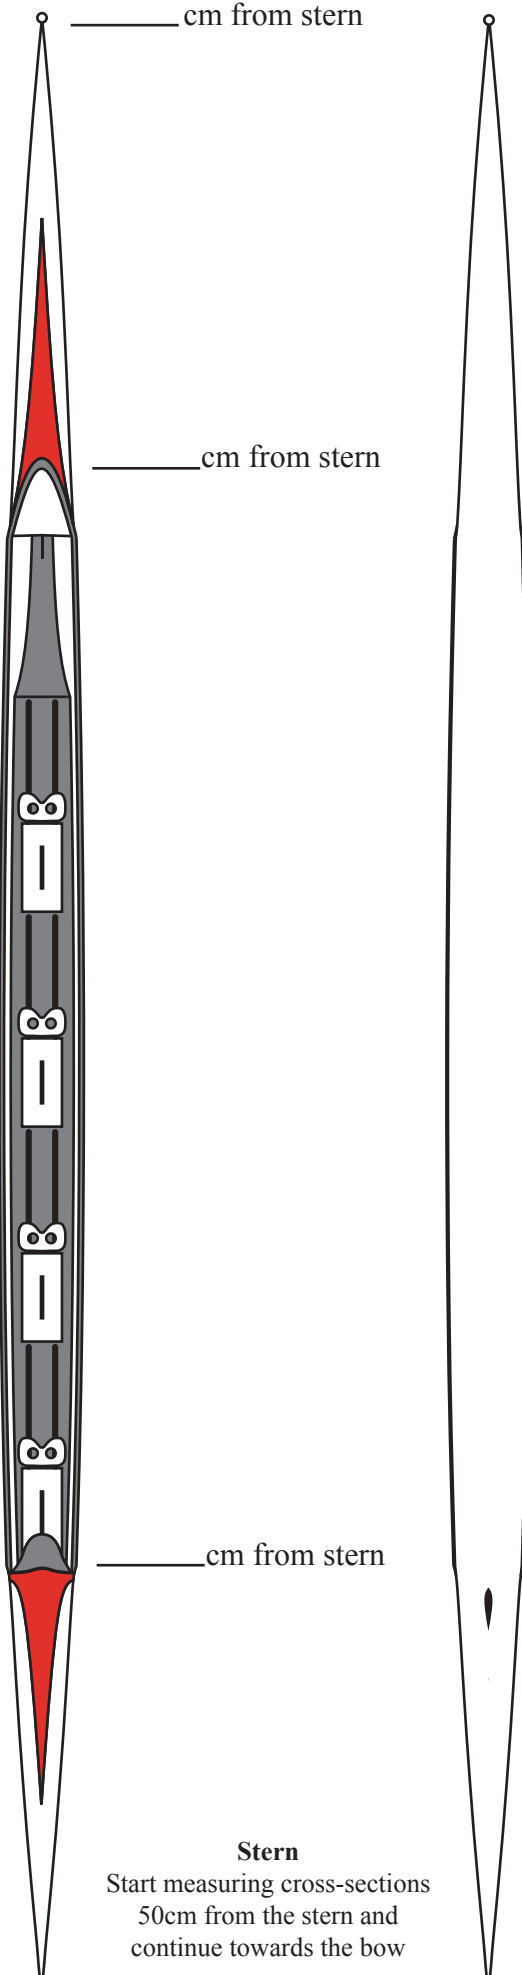

Custom Boat Cover Sheet

-Make sure to fill in all the blank spaces to guarantee accuracy

Stern	Hull	Deck
0.5m	cm	cm
1m		
2m		
3m		
4m		
5m		
6m		
7m		
8m		
9m		
10m		
11m		
12m		
13m		
14m		

Hull Measure = the distance around the hull from side to side

Deck Measure = the distance across the deck from side to side

Length of fin= _____ cm

_____ cm from stern

Stern
Start measuring cross-sections
50cm from the stern and
continue towards the bow

Steering on the stern?
Yes _____ No _____